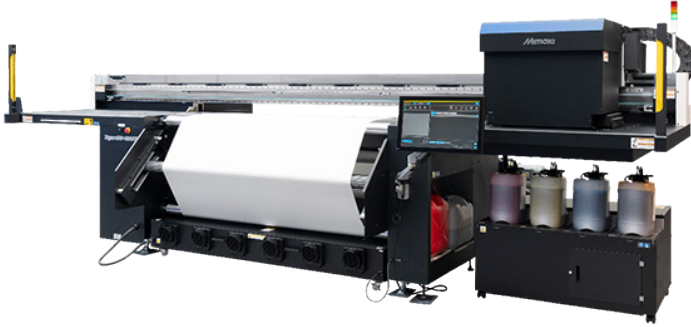

Events

Wednesday, October 18th, 19th, 20th

Also coming up, ITNH will be at the **Printing United Expo** show in Atlanta, GA, at the Georgia World Congress Center, Booth C3247. Come see Mimaki's all new UV Flatbed Printers, the **UJF-6042 MkII e** and the **UJF-7151 Plus II**. As well as the Mimaki **TS330-1600** Dye sub roll printer. We'll also have Mutoh's BRAND NEW **Xpertjet 1462UF**. This is there larger printer that can print ADA compliant braille! Hopefully, you'll get a chance to see the equipment in action. If not, we're always happy to get some samples made up or have you come into one of our local showrooms for a demo.

For a FULL Preview of the ITNH Booth click [HERE](#).

To register to attend the Printing United Expo, click [HERE](#).

Use this ITNH Promo code when prompted: **265201**

New Products

The new **Mimaki Tiger600-1800 TS** has a combination of raw speed (over 5,000 sqft/hr!), reliability and low consumables cost that makes it the choice for domestic production dye-sublimation printing! Click to learn more and watch an amazing video reviewing this printer!