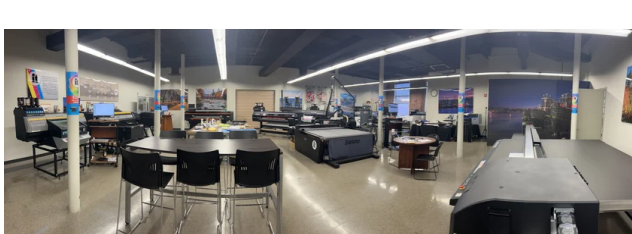

[Click For Registration](#)

ITNH Background

ITNH is a leading national provider of wide format and industrial inkjet printers for roll-to-roll, rigid substrate, textile, garment and product decoration applications. We offer best-of-class printing solutions from Mimaki, EFI, Epson and Mutoh along with cutting and engraving solutions from Summa. From planning and installation to service and support, ITNH is your trusted partner for productive and profitable inkjet equipment solutions.

ITNH Inc, 150 Dow Street, Manchester, NH

[Unsubscribe](#) [Manage preferences](#)